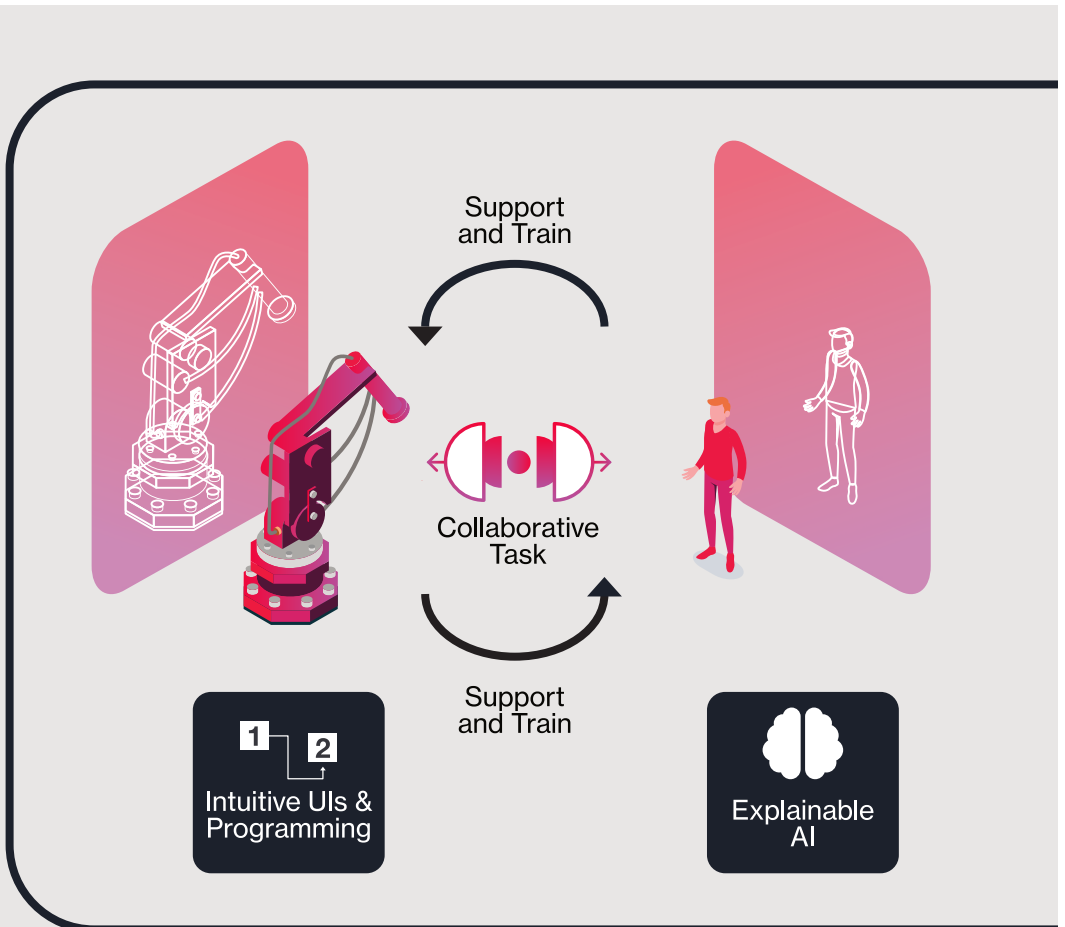

Circular
TwAIIn

21
Partners

11
Countries

7,2M€
Budget

36
Months

AI Platform for Integrated Sustainable and Circular Manufacturing

Co-funded by
the European Union

The Project

Circular TwAI researches, develops, validates, and exploits a **novel AI platform for circular manufacturing value chains**, which will support the development of interoperable **circular twins** for end-to-end sustainability.

Based on the use of trustworthy AI techniques, the project enables **human centric sustainable manufacturing**, fostering the transition towards Industry 5.0 as well as the integration and combination of different data from various