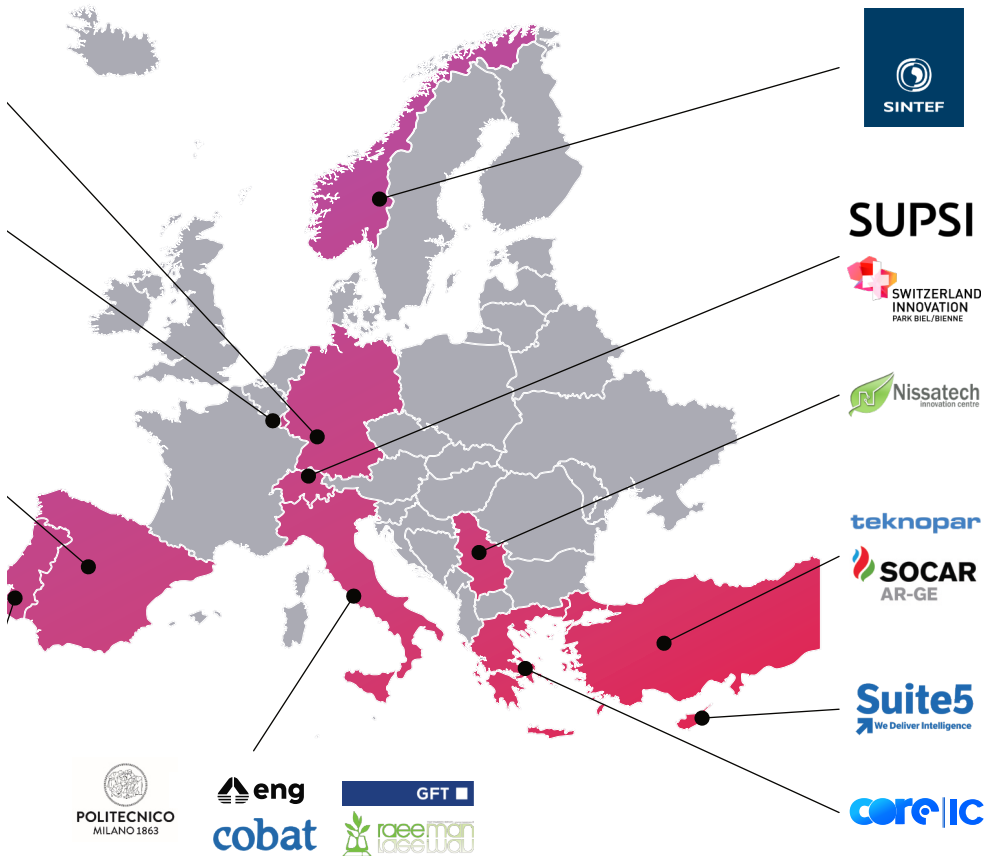

Circular TwAI researches, develops, validates, and exploits a **novel AI platform for circular manufacturing value chains**, which will support the development of interoperable **circular twins** for end-to-end sustainability.

**Sustainable
manufacturing
through
AI technologies**

**End-to-end
sustainability in
industrial
production**

Consortium

**The Consortium is
composed by
21 Partners across
11 European countries.**

netcompany

intrasoft

EXPERT AI

**Industry agility
and resiliency**

**Advanced circular
manufacturing
technologies
throughout the
product's lifecycle**

**Project
Coordinator**

Angelo Marguglio
angelo.marguglio@eng.it

POLITECNICO
MILANO 1863