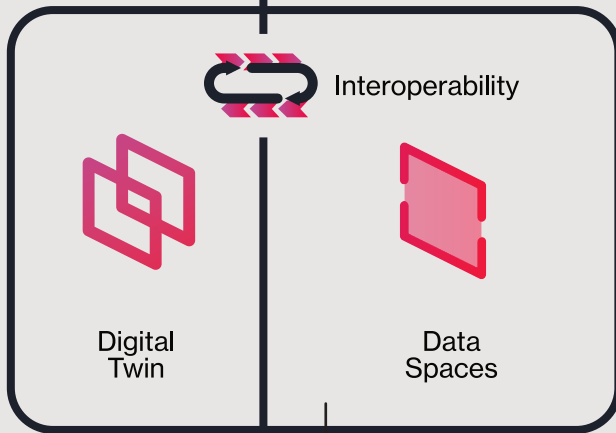

Based on the use of trustworthy AI techniques, the project enables **human centric sustainable manufacturing**, fostering the transition towards Industry 5.0 as well as the integration and combination of different data from various

sources, with the intent to exploit the advantages of seamless data sharing within trusted and effective manufacturing data spaces, over the entire product life cycle considering sustainability aspects.

Collaborative AI

Seamless Data Sharing

- **Circular**
- **Data**
- **Models**
- **Orchestration**
- **Optimisation**